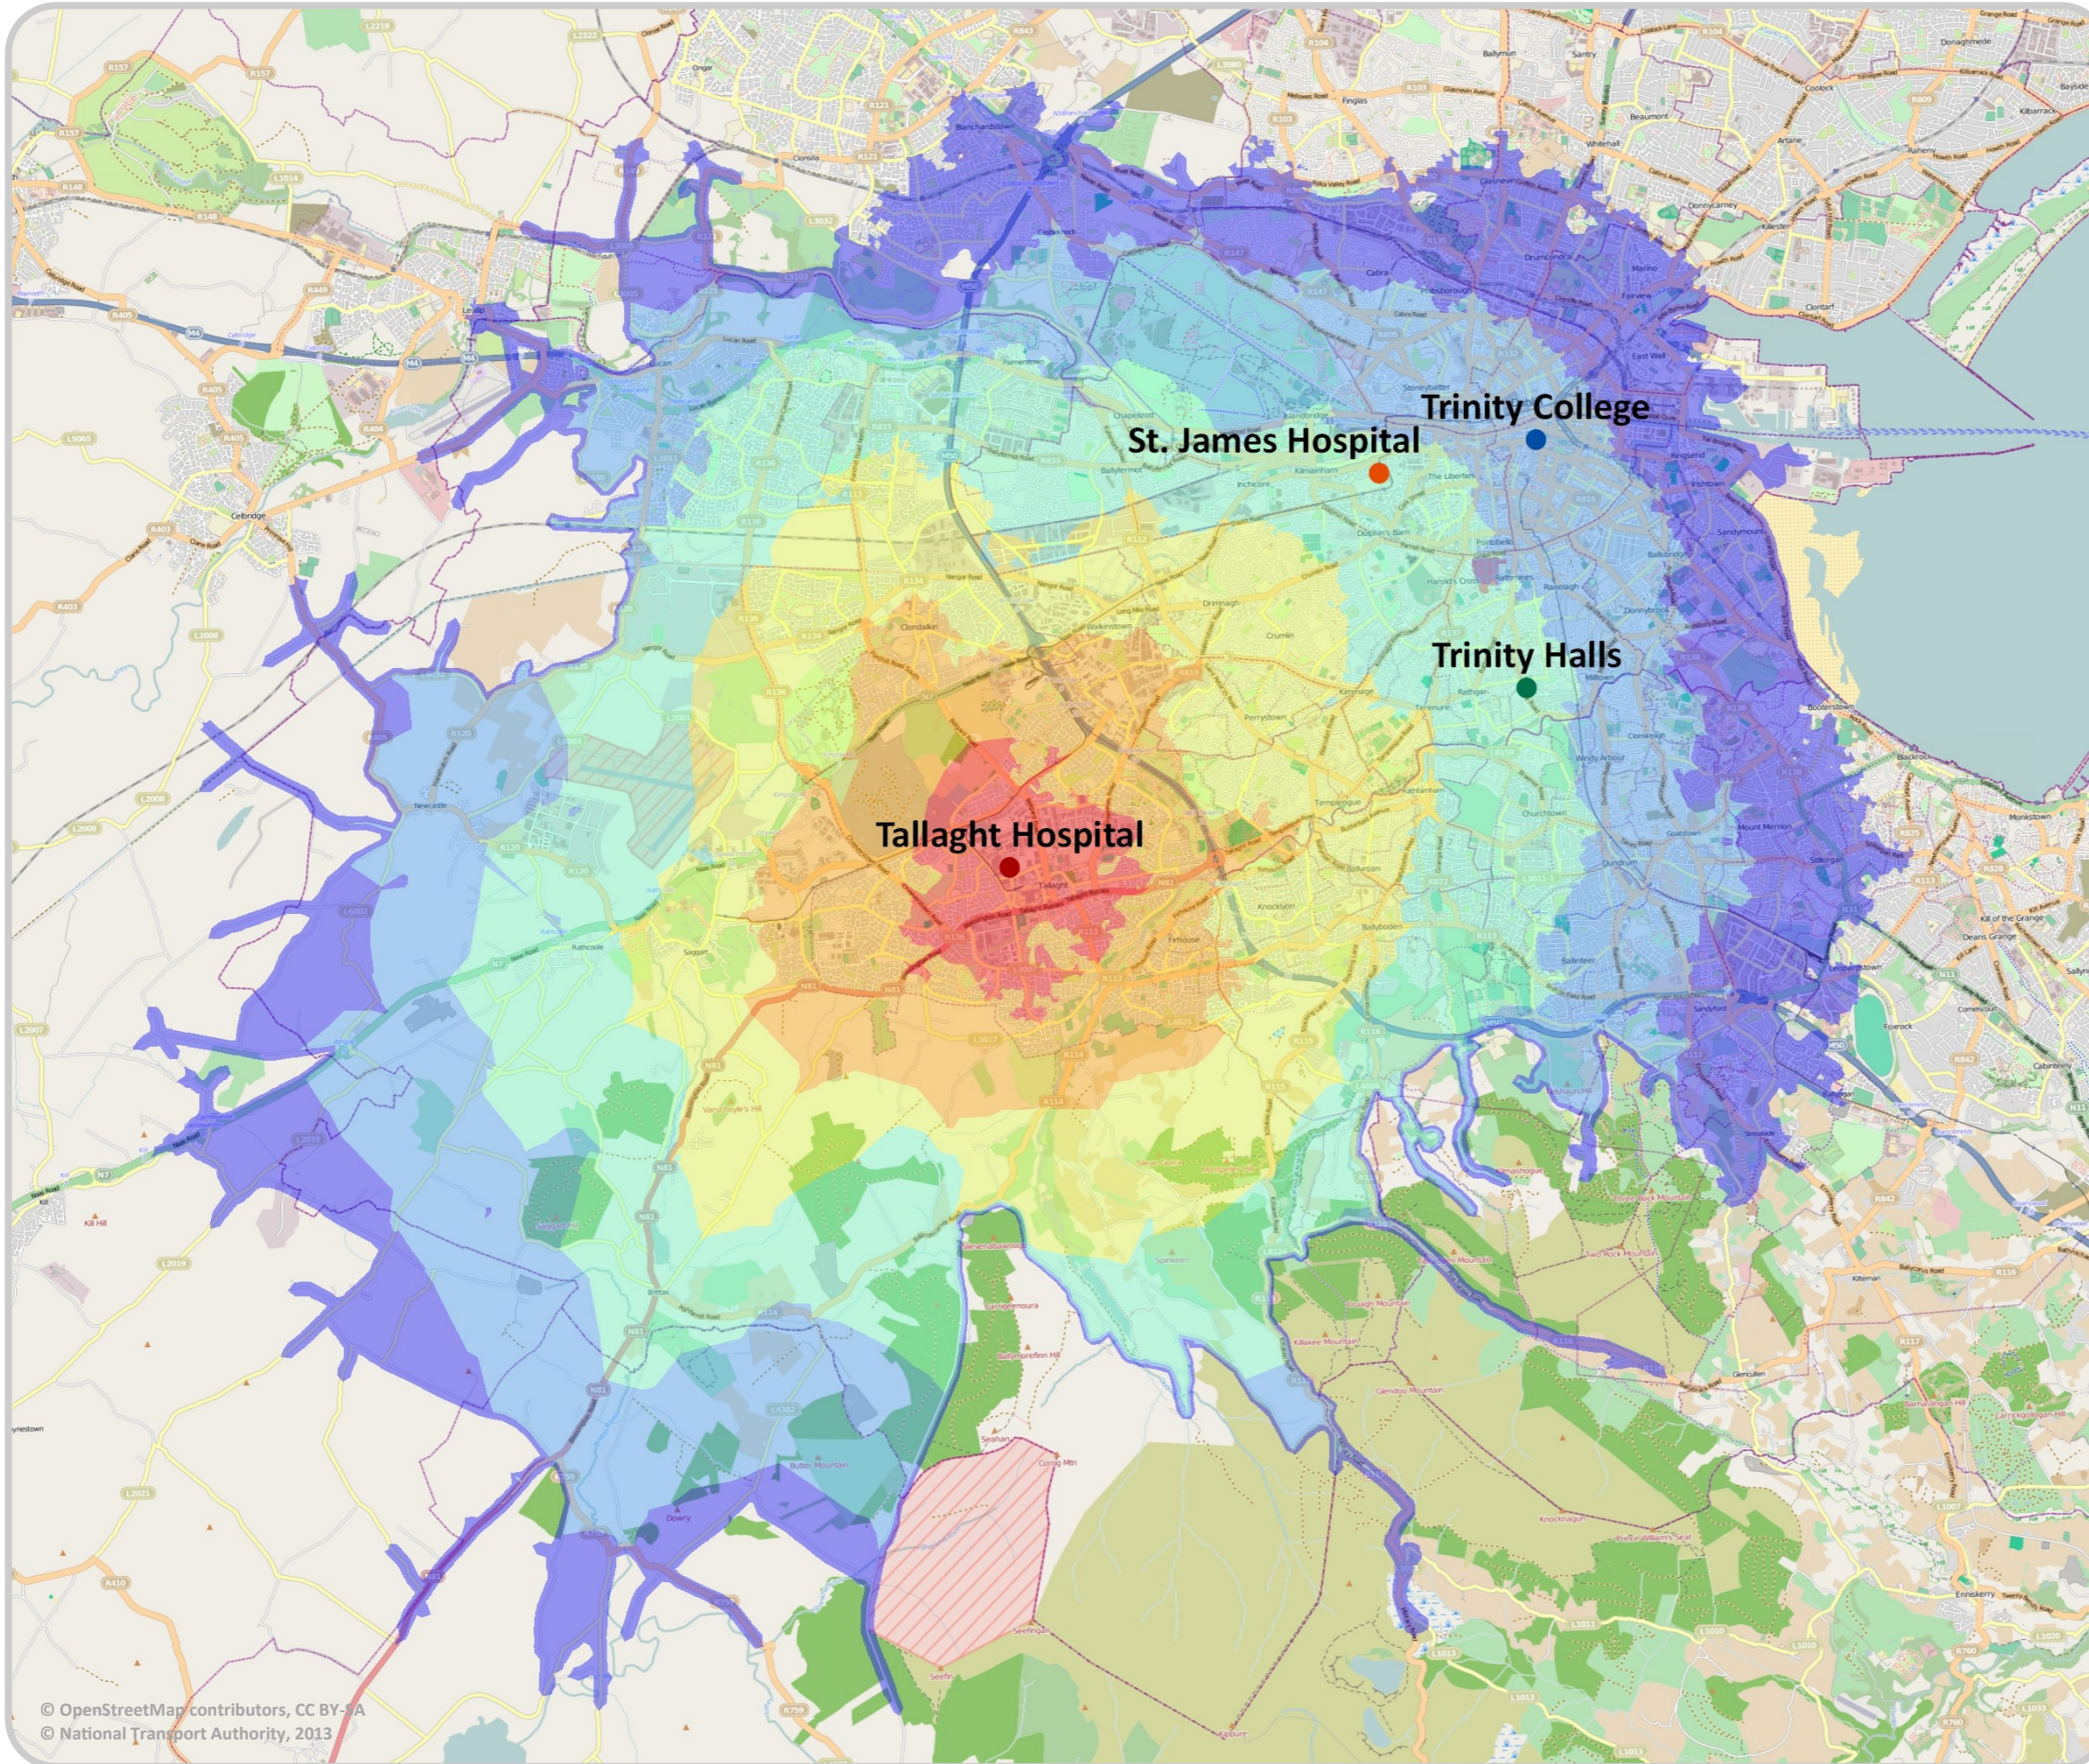

TALLAGHT HOSPITAL CYCLE TIMES

TRINITY COLLEGE DUBLIN
COLÁISTE NA TRÍONÓIDE

For more information:
www.smartertravelcampus.ie

Plan your Journey by Public Transport & Bike!

Door-to-door information for all journeys in Ireland, including journeys on foot and by all modes of public transport.

The Cycle Planner provides information on the best cycling routes in Dublin based on individual cycling ability. Apps for Android and iPhone now available.

APPROX. CYCLE TIME- Minutes

- 10
- 40
- 20
- 50
- 30
- 60

- Trinity College
- Trinity Halls
- Tallaght Hospital
- St. James Hospital

Údarás
Náisiúnta Iompair
National Transport Authority
smartertravel >>>
>>> **campus**